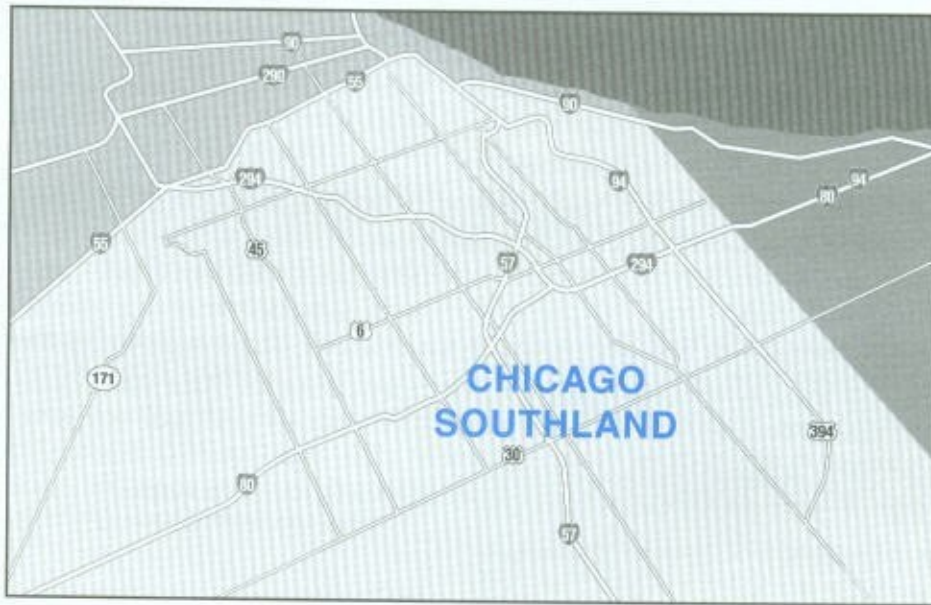

Chamber Geographical Territory

Communities served by the Chicago Southland Chamber of Commerce:

Alsip
Bedford Park
Beecher
Blue Island
Boilingbrook
Bourbonnais
Bradley
Braidwood
Bridgeview
Burbank
Burnham
Calumet City
Calumet Park
Channahon
Chicago Heights
Chicago Ridge
Country Club Hills

Crest Hill
Crestwood
Crete
Custer Park
Dixmoor
Dolton
East Hazel Crest
Elwood
Evergreen Park
Flossmoor
Ford Heights
Frankfort
Glenwood
Godley
Grant Park
Harvey
Hazel Crest

Hickory Hills
Homer Glen
Hometown
Homewood
Joliet
Justice
Kankakee
Lansing
Lemont
Lockport
Lynwood
Manhattan
Manteno
Markham
Matteson
Merrionette Park
Midlothian